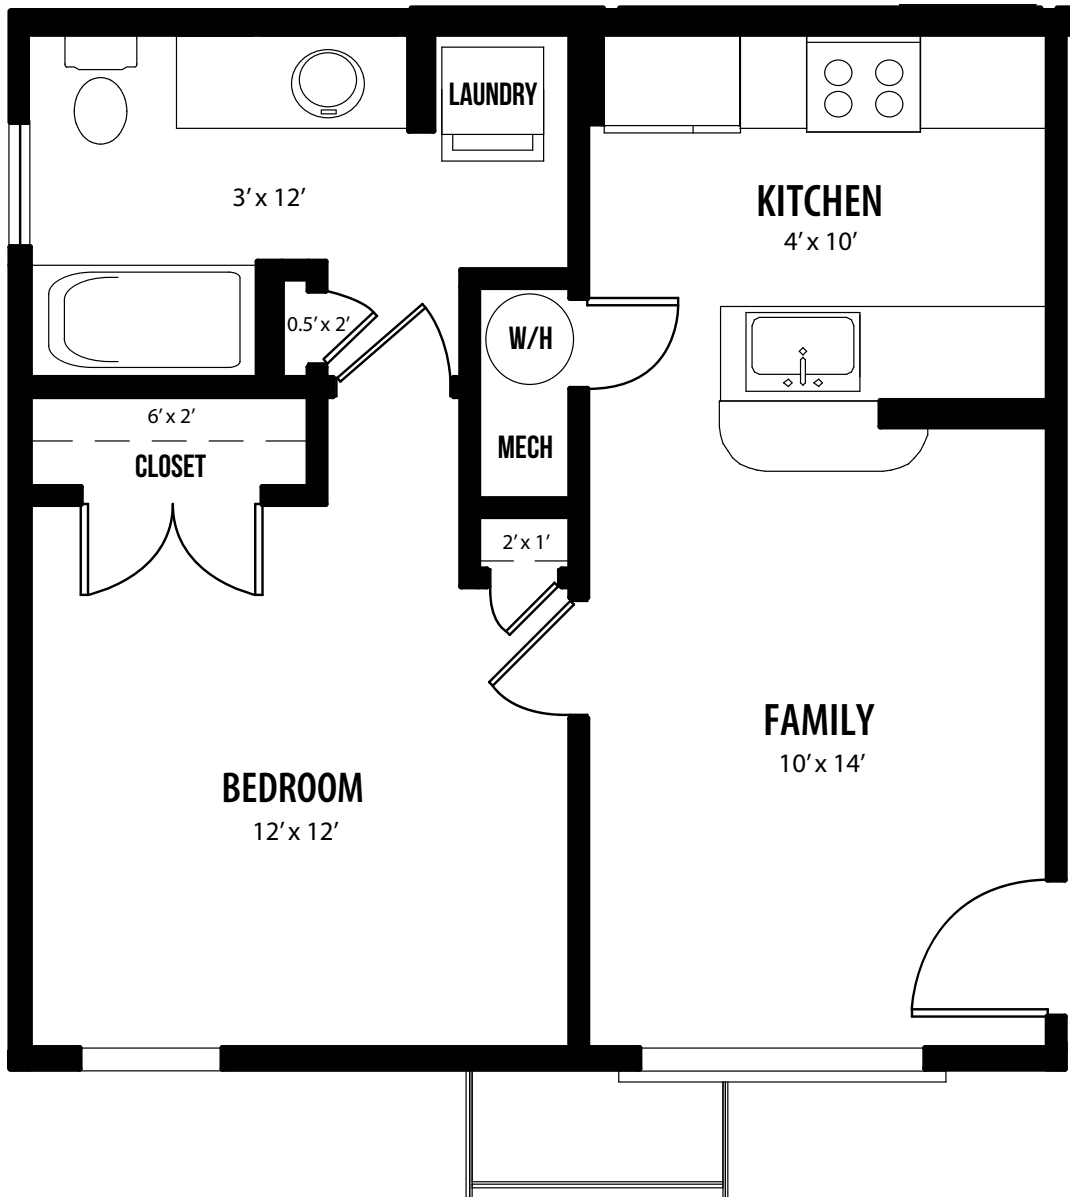

EASTWOOD

Academy Overlook

1 Bedroom
1 Bath
511 sq.ft

EASTWOOD

Academy Overlook

1 Bedroom
1 Bath
511 sq.ft