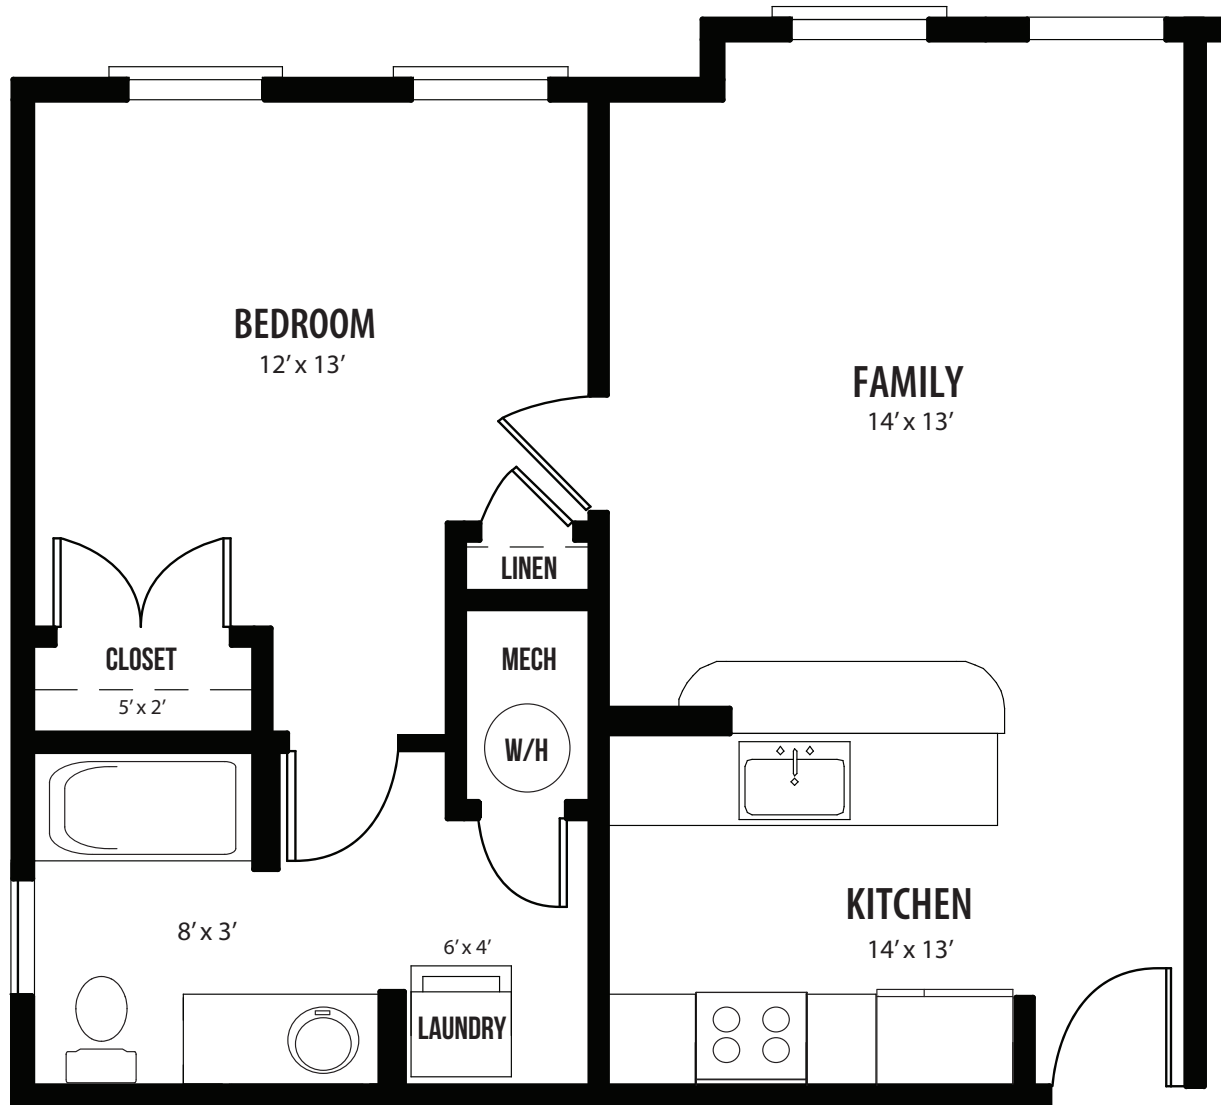

# DRIFTWOOD

Academy Overlook

1 Bedroom  
1 Bath  
606 sq.ft