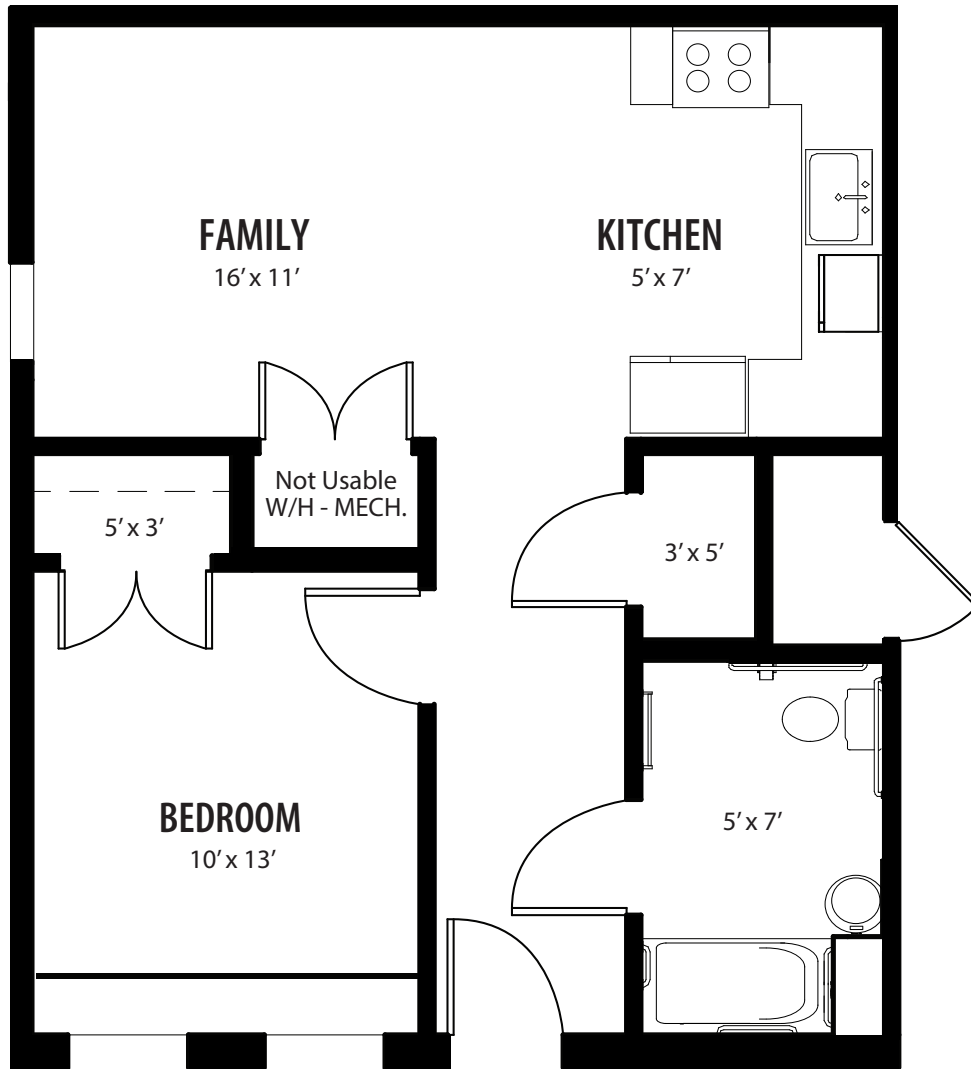

CRESTWOOD

Academy Overlook

1 Bedroom
1 Bath
607 sq.ft

CRESTWOOD

Academy Overlook

1 Bedroom
1 Bath
607 sq.ft