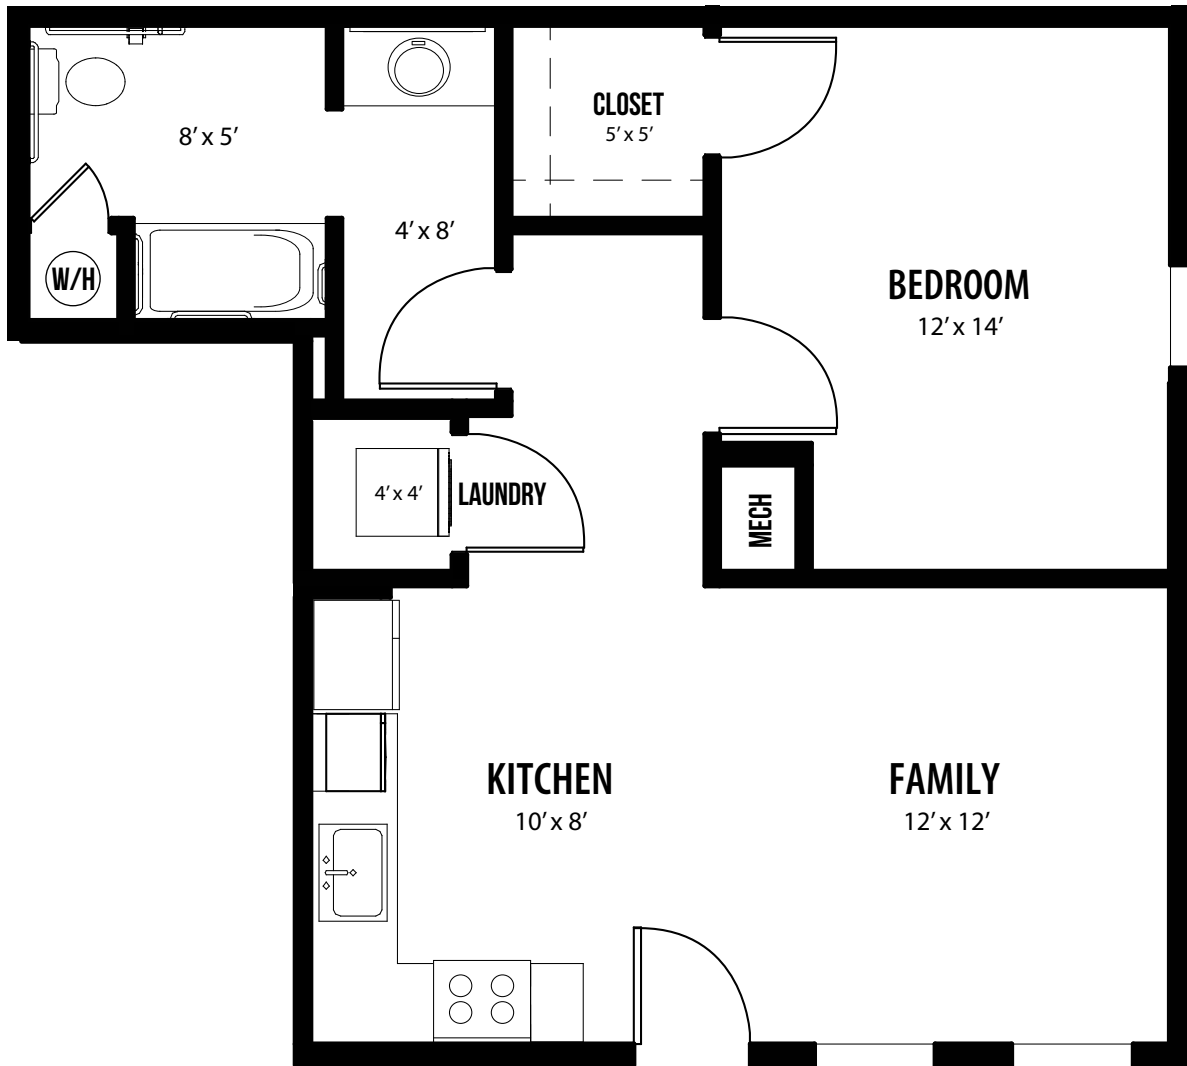

# BRENTWOOD

Academy Overlook

1 Bedroom  
1 Bath  
658 sq.ft