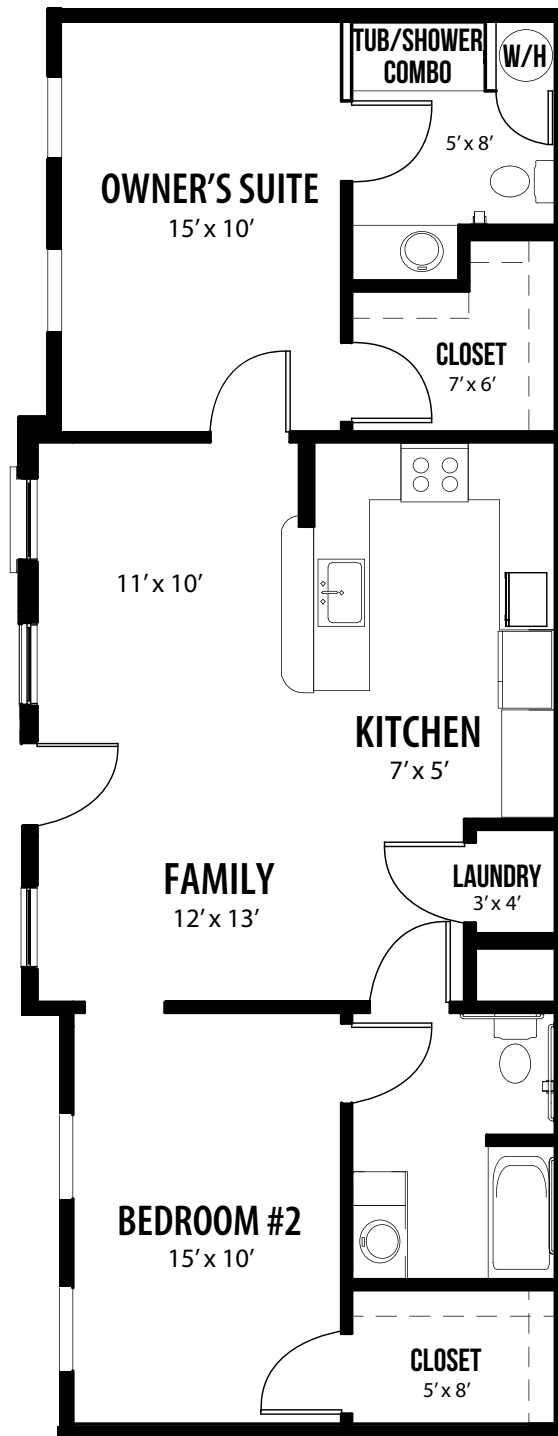

# AMBERWOOD

Academy Overlook

2 Bedroom  
2 Bath  
998 sq.ft